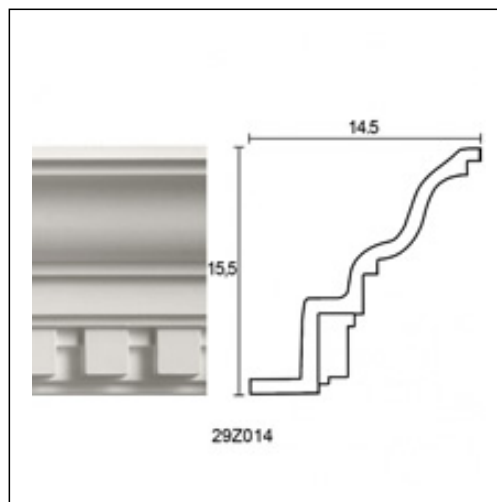

Glyphic Cornices / Composition Dent Nr 1 14,5x15cm

Cat.No. 29.Z.014

Glyphic Cornice

Width: 100 cm.

Height: 15 cm.

RELATIVE PRODUCT PHOTOS