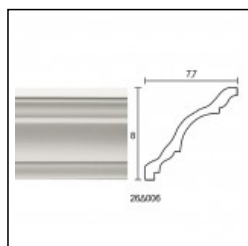

Large Linear Cornices / Felizol

Cat.No. 26.E.004

Large Linear Cornices

Width: 10.7 cm.

Length: 225 cm.

Height: 11.6 cm.

RELATIVE PRODUCT PHOTOS

RELATIVE PRODUCTS