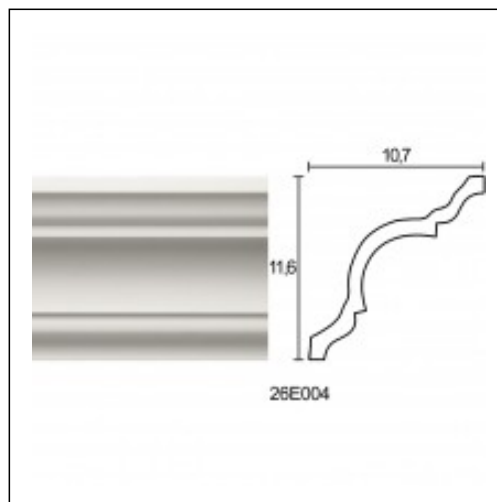

Large Linear Cornices / Felizol

Cat.No. 26.E.004

Large Linear Cornices

Width: 10.7 cm.

Length: 225 cm.

Height: 11.6 cm.

RELATIVE PRODUCT PHOTOS

RELATIVE PRODUCTS