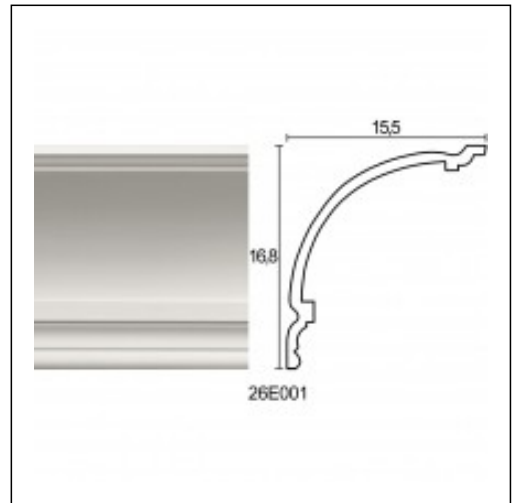

## Large Linear Cornices / Cute

Cat.No. 26.E.001

Large Linear Cornices

**Width:** 15.5 cm.

**Length:** 225 cm.

**Height:** 16.8 cm.