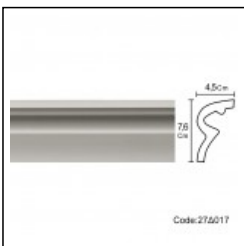

Large Linear Cornices / Grid

Cat.No. 26.D.013

Large Linear Cornices

Width: 9.5 cm.
Length: 225 cm.
Height: 7.5 cm.

RELATIVE PRODUCT PHOTOS

RELATIVE PRODUCTS

Tabac
 Large Linear Cornices
 Cat.No.