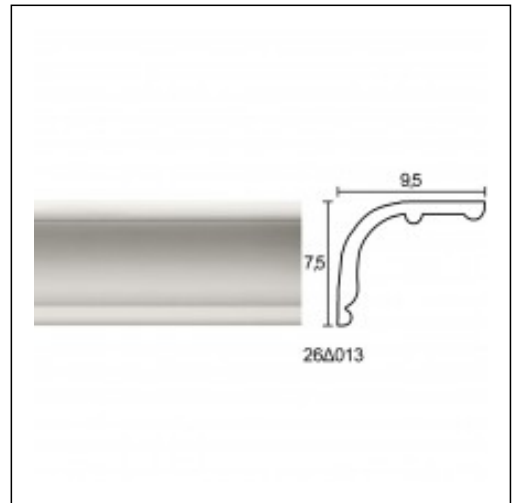

Large Linear Cornices / Grid

Cat.No. 26.D.013

Large Linear Cornices

Width: 9.5 cm.
Length: 225 cm.
Height: 7.5 cm.

RELATIVE PRODUCT PHOTOS

RELATIVE PRODUCTS

Tabac
 Large Linear Cornices
 Cat.No.