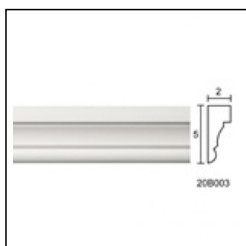

Large Linear Cornices / Aspect 3

Cat.No. 26.D.012

Large Linear Cornices

Width: 3.3 cm.

Length: 225 cm.

Height: 4.2 cm.

RELATIVE PRODUCT PHOTOS

RELATIVE PRODUCTS