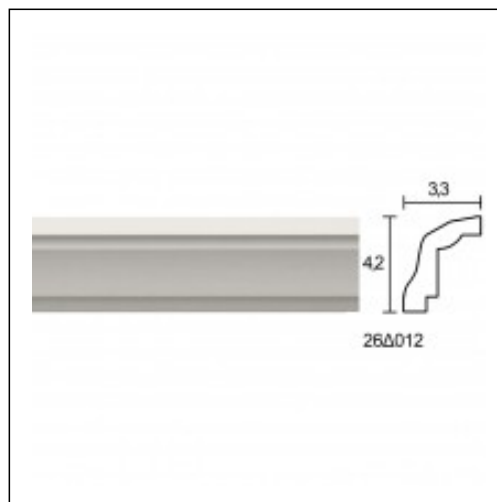

Large Linear Cornices / Aspect 3

Cat.No. 26.D.012

Large Linear Cornices

Width: 3.3 cm.

Length: 225 cm.

Height: 4.2 cm.

RELATIVE PRODUCT PHOTOS

RELATIVE PRODUCTS