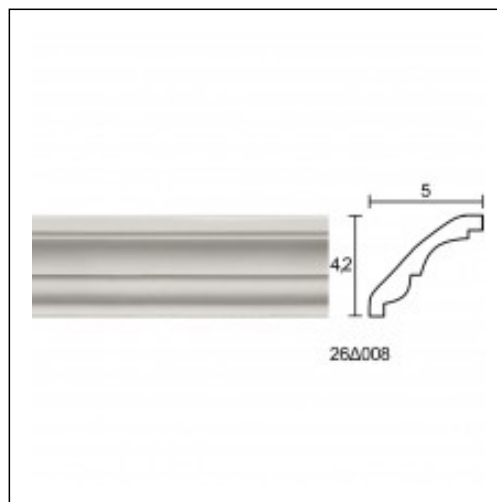

Large Linear Cornices / Ivoire

Cat.No. 26.D.008

Large Linear Cornices

Length: 225 cm.

Depth: 5 cm.

Height: 4.2 cm.

RELATIVE PRODUCT PHOTOS

RELATIVE PRODUCTS

Santorini 5.8cm
Linear Cornices (bench)
Cat.No.