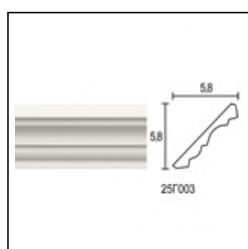

Large Linear Cornices / Ivoire

Cat.No. 26.D.008

Large Linear Cornices

Length: 225 cm.

Depth: 5 cm.

Height: 4.2 cm.

RELATIVE PRODUCT PHOTOS

RELATIVE PRODUCTS

Santorini 5.8cm
Linear Cornices (bench)
Cat.No.