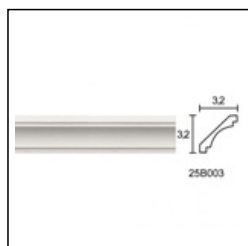

Linear Cornices (bench) / Lefkados 6.5cm

Cat.No. 25.D.005

Linear Cornices

Width: 4.7 cm.

Length: 150 cm.

Height: 5.6 cm.

RELATIVE PRODUCT PHOTOS

RELATIVE PRODUCTS