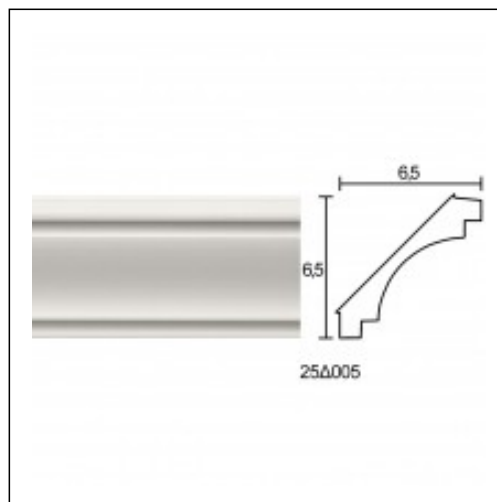

Linear Cornices (bench) / Lefkados 6.5cm

Cat.No. 25.D.005

Linear Cornices

Width: 4.7 cm.

Length: 150 cm.

Height: 5.6 cm.

RELATIVE PRODUCT PHOTOS

RELATIVE PRODUCTS