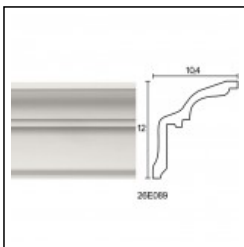

## Glyphic Cornices / Composition Faberge-Dent

Cat.No. 29.H.013

Glyphic Cornice

**Length:** 225 cm.

**Depth:** 17 cm.

**Height:** 20 cm.

## RELATIVE PRODUCTS

Faberge Socket  
Large Linear Cornices  
Cat.No.