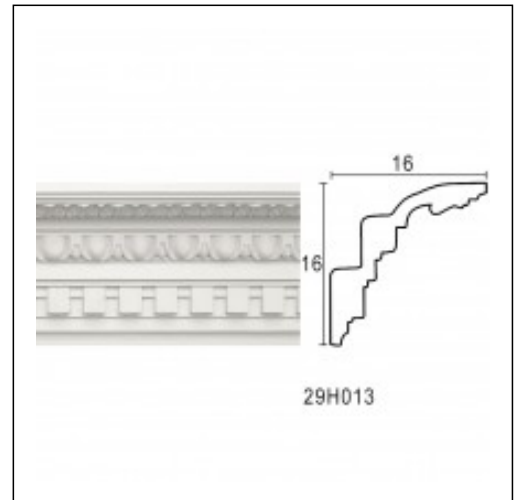

## Glyphic Cornices / Composition Faberge-Dent

Cat.No. 29.H.013

Glyphic Cornice

**Length:** 225 cm.

**Depth:** 17 cm.

**Height:** 20 cm.

## RELATIVE PRODUCTS

Faberge Socket  
Large Linear Cornices  
Cat.No.