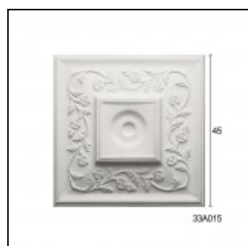

Ribbed panels / Daisy Cross

Cat.No. 30.Z.009

Glyphic Panel Moulding

Length: 150 cm.

Depth: 1.9 cm.

Height: 10.7 cm.

RELATIVE PRODUCT PHOTOS

RELATIVE PRODUCTS