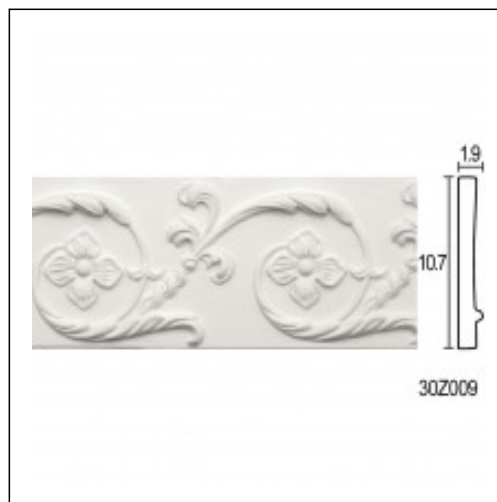

Ribbed panels / Daisy Cross

Cat.No. 30.Z.009

Glyphic Panel Moulding

Length: 150 cm.

Depth: 1.9 cm.

Height: 10.7 cm.

RELATIVE PRODUCT PHOTOS

RELATIVE PRODUCTS