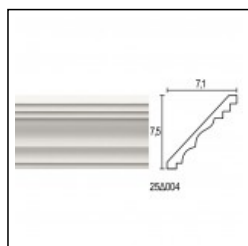

Linear Cornices (bench) / Corfu 02

Cat.No. 25.D.012

Linear Cornice

Width: 7 cm.
Length: 150 cm.
Height: 7 cm.

RELATIVE PRODUCT PHOTOS

RELATIVE PRODUCTS

Linear 03
 Linear Cornices (bench)
 Cat.No.