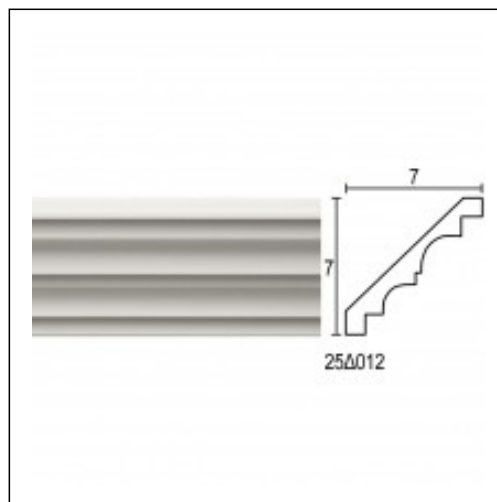

Linear Cornices (bench) / Corfu 02

Cat.No. 25.D.012

Linear Cornice

Width: 7 cm.
Length: 150 cm.
Height: 7 cm.

RELATIVE PRODUCT PHOTOS

RELATIVE PRODUCTS

Linear 03
 Linear Cornices (bench)
 Cat.No.