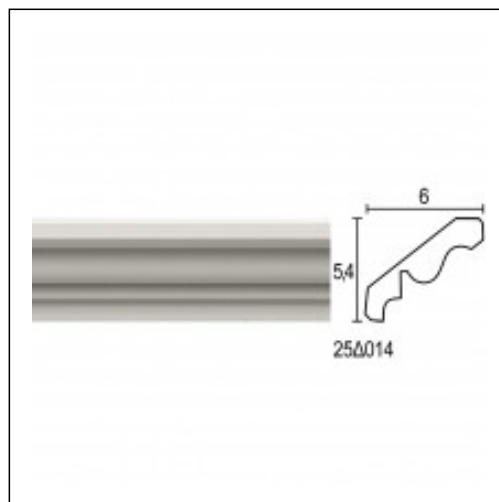

Linear Cornices (bench) / Wave 04

Cat.No. 25.D.014

Linear Cornice

Length: 150 cm.

Depth: 6 cm.

Height: 5.4 cm.

RELATIVE PRODUCTS

Linear 04
Linear Cornices (bench)
Cat.No.