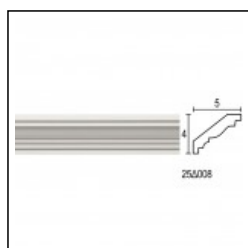

Linear Cornices (bench) / Wave 04

Cat.No. 25.D.014

Linear Cornice

Length: 150 cm.

Depth: 6 cm.

Height: 5.4 cm.

RELATIVE PRODUCTS

Linear 04
Linear Cornices (bench)
Cat.No.