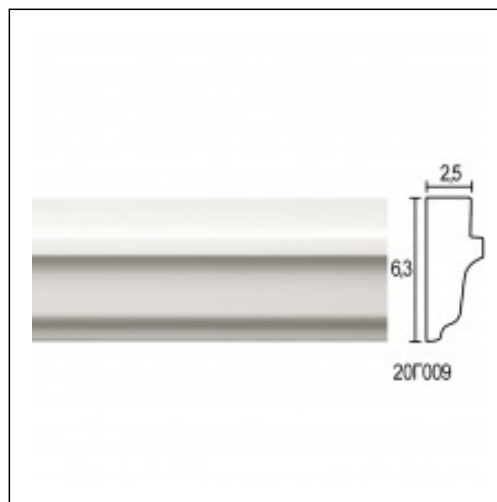

Panel Mouldings for Ceiling / Recessed

Cat.No. 20.C.009

Panel moulding for ceiling

Width: 7.3 cm.

Length: 150 cm.

Height: 6.3 cm.

RELATIVE PRODUCT PHOTOS