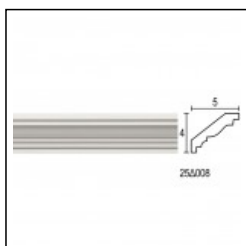

Linear Cornices (bench) / Linear 1

Cat.No. 25.B.007

Linear Cornice

Width: 3.3 cm.

Length: 150 cm.

Height: 3.3 cm.

RELATIVE PRODUCT PHOTOS

RELATIVE PRODUCTS