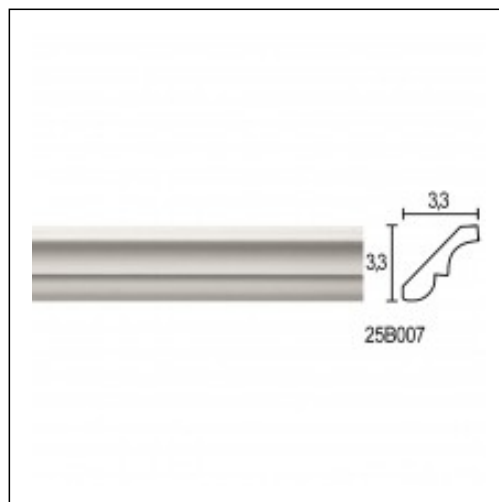

Linear Cornices (bench) / Linear 1

Cat.No. 25.B.007

Linear Cornice

Width: 3.3 cm.

Length: 150 cm.

Height: 3.3 cm.

RELATIVE PRODUCT PHOTOS

RELATIVE PRODUCTS