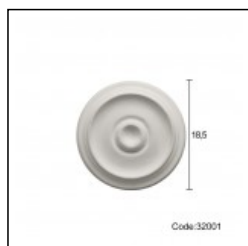

Linear Cornices (bench) / 1945 Recess

Cat.No. 25.E.002

Linear Cornice

Width: 4 cm.
Length: 150 cm.
Height: 8.4 cm.

RELATIVE PRODUCT PHOTOS

RELATIVE PRODUCTS

Small
 Linear Ceiling Roses
 Cat.No.