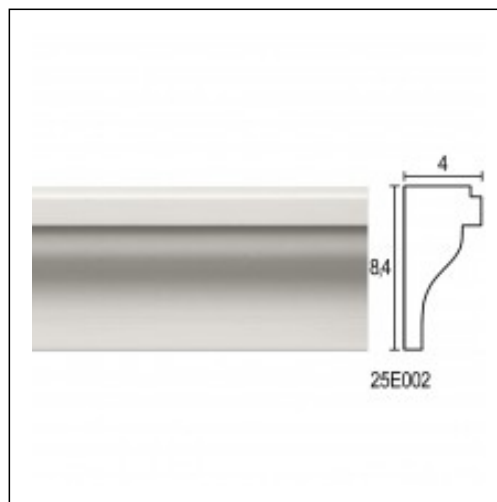

Linear Cornices (bench) / 1945 Recess

Cat.No. 25.E.002

Linear Cornice

Width: 4 cm.
Length: 150 cm.
Height: 8.4 cm.

RELATIVE PRODUCT PHOTOS

RELATIVE PRODUCTS

Small
 Linear Ceiling Roses
 Cat.No.