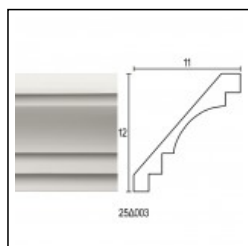

RELATIVE PRODUCTS

Diamond
Linear Cornices (bench)
Cat.No.