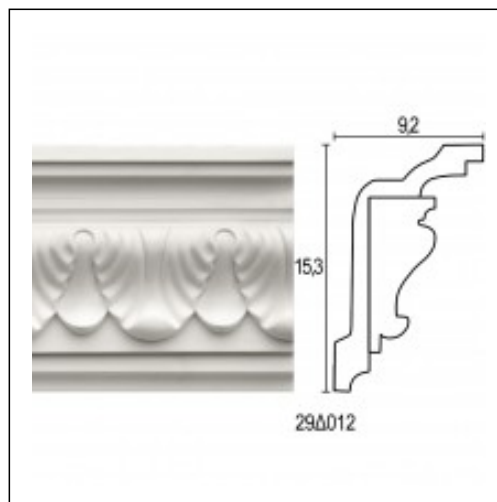

Glyphic Cornices / Composition Leaf 9.5cm

Cat.No. 29.D.012

Glyphic Cornice

Width: 9.2 cm.
Length: 200 cm.
Height: 15.3 cm.

RELATIVE PRODUCT PHOTOS

RELATIVE PRODUCTS

Italian Corbel
 Glyphic Ceiling Roses
 Cat.No.