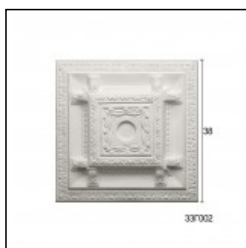

Glyphic Cornices / Composition Leaf 9.5cm

Cat.No. 29.D.012

Glyphic Cornice

Width: 9.2 cm.
Length: 200 cm.
Height: 15.3 cm.

RELATIVE PRODUCT PHOTOS

RELATIVE PRODUCTS

Italian Corbel
 Glyphic Ceiling Roses
 Cat.No.