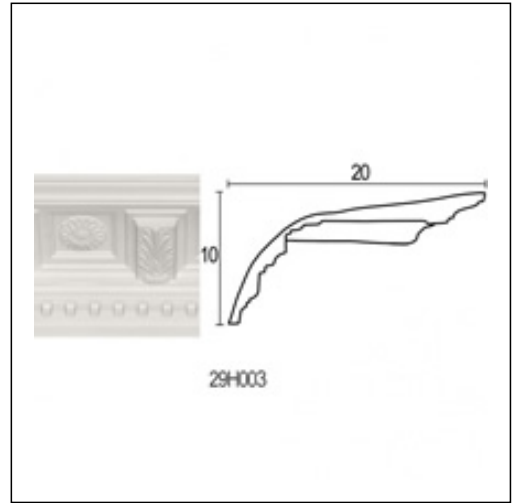

Glyphic Cornices / Panel Daisy 195cm

Cat.No. 29.H.003

Glyphic Cornice

Length: 195 cm.
Depth: 20 cm.
Height: 10 cm.

RELATIVE PRODUCT PHOTOS

RELATIVE PRODUCTS

Daisy
 Glyphic Ceiling Roses
 Cat.No.