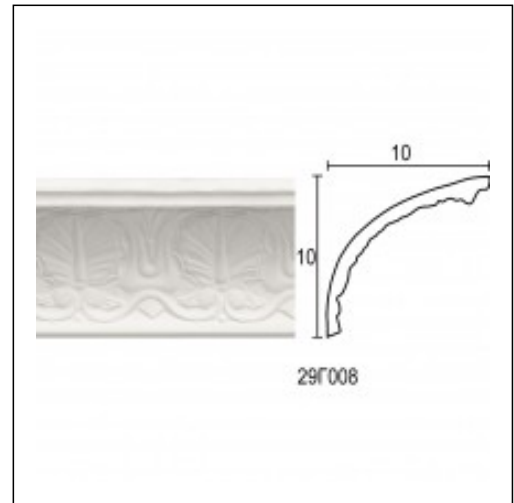

Glyphic Cornices / Lighting Leaf

Cat.No. 29.C.008

Glyphic Cornice

Width: 10 cm.

Length: 207 cm.

Height: 10 cm.

RELATIVE PRODUCT PHOTOS