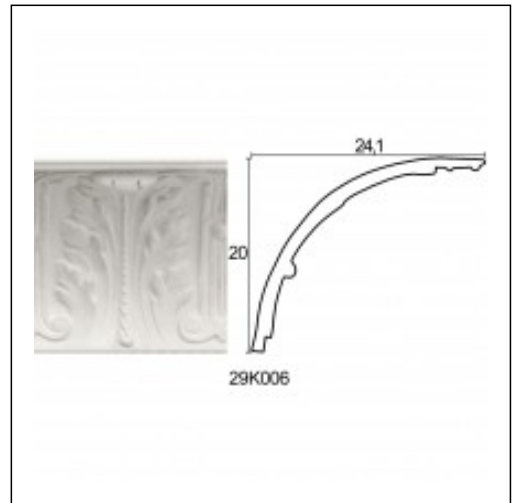

Glyphic Cornices / Leaf ARCON Large

Cat.No. 29.K.006

Glyphic Cornice

Length: 125 cm.
Depth: 24.1 cm.
Height: 20 cm.

RELATIVE PRODUCT PHOTOS

RELATIVE PRODUCTS

Leaf ARCON Small
Glyphic Cornices
Cat.No.