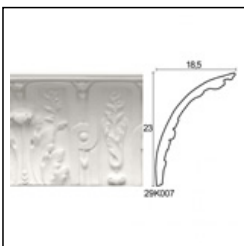

Glyphic Cornices / Leaf ARCON Large

Cat.No. 29.K.006

Glyphic Cornice

Length: 125 cm.
Depth: 24.1 cm.
Height: 20 cm.

RELATIVE PRODUCT PHOTOS

RELATIVE PRODUCTS

Leaf ARCON Small
Glyphic Cornices
Cat.No.