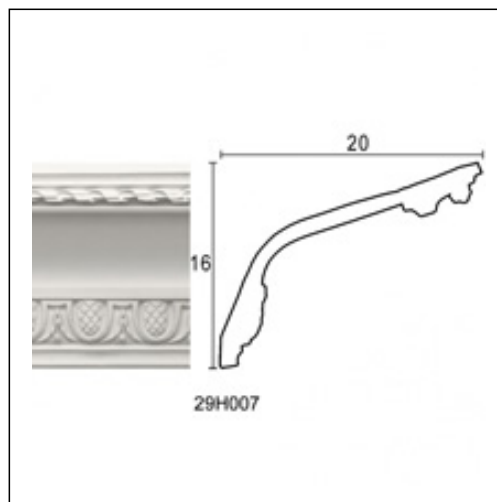

Glyphic Cornices / Cone Strand 200cm

Cat.No. 29.H.007

Glyphic Cornice

Width: 20 cm.

Length: 200 cm.

Height: 13 cm.

RELATIVE PRODUCT PHOTOS

RELATIVE PRODUCTS