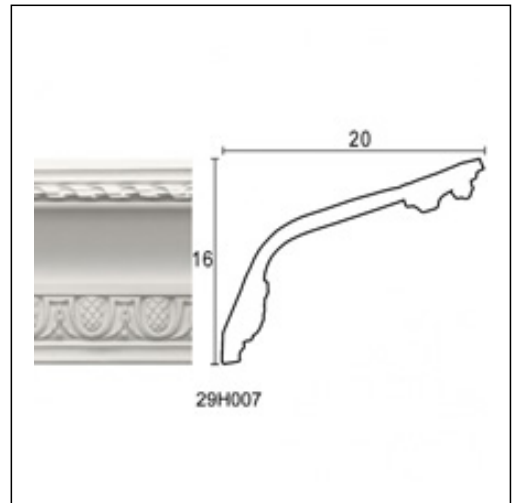

Glyphic Cornices / Cone Strand 200cm

Cat.No. 29.H.007

Glyphic Cornice

Width: 20 cm.
Length: 200 cm.
Height: 13 cm.

RELATIVE PRODUCT PHOTOS

RELATIVE PRODUCTS

Cone
Glyphic Ceiling Roses
Cat.No.