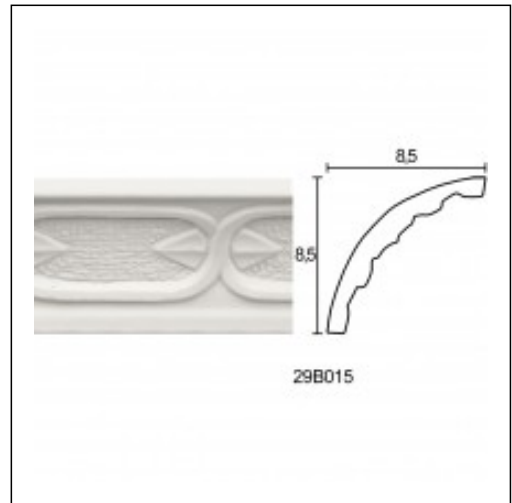

Glyphic Cornices / Oval Frame 225cm

Cat.No. 29.B.015

Glyphic Cornice

Width: 8.5 cm.
Length: 225 cm.
Height: 8.5 cm.

RELATIVE PRODUCT PHOTOS

RELATIVE PRODUCTS

Oval
Glyphic Ceiling Roses
Cat.No.