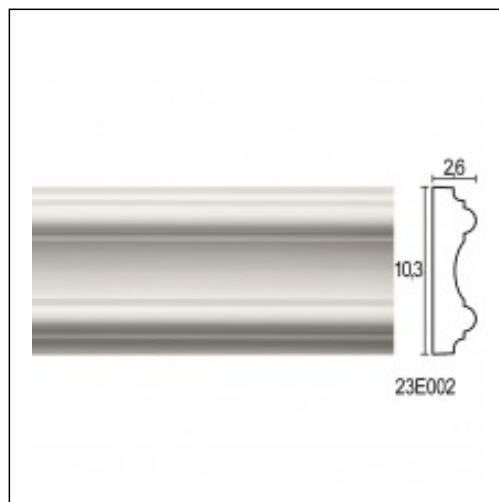

Ribbed panels / Cretan

Cat.No. 23.E.002

Dado

Length: 150 cm.

Depth: 2.6 cm.

Height: 10.3 cm.

RELATIVE PRODUCT PHOTOS

RELATIVE PRODUCTS