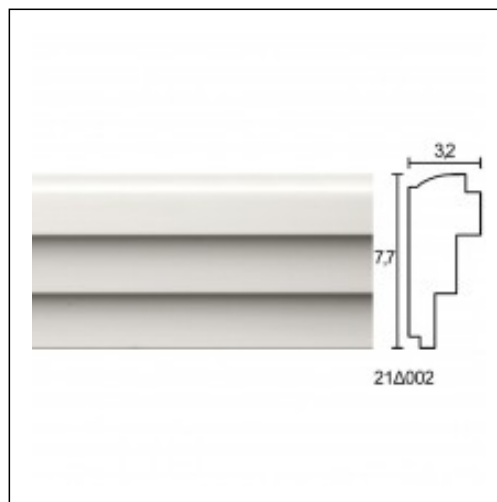

Panel Mouldings for Ceiling / Stairs Double Recess

Cat.No. 21.D.002

Panel Mouldings for Ceiling

Length: 150 cm.

Depth: 3.2 cm.

Height: 7.7 cm.

RELATIVE PRODUCTS

Steps 4.5cm
Linear Cornices (bench)
Cat.No.