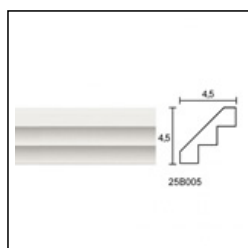

Panel Mouldings for Ceiling / Stairs Double Recess

Cat.No. 21.D.002

Panel Mouldings for Ceiling

Length: 150 cm.

Depth: 3.2 cm.

Height: 7.7 cm.

RELATIVE PRODUCTS

Steps 4.5cm
Linear Cornices (bench)
Cat.No.