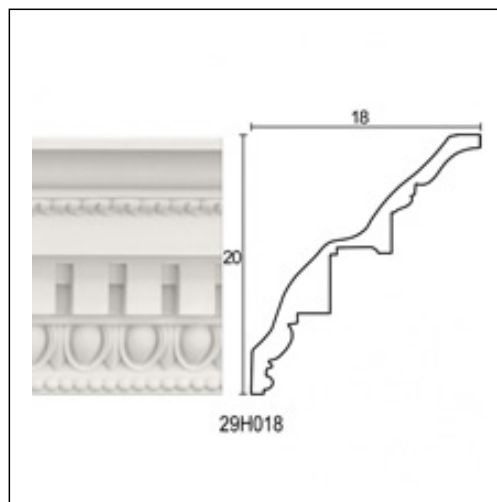

Glyphic Cornices / Ilissos Cornice Large

Cat.No. 29.H.018

Glyphic Cornice

Width: 18 cm.

Length: 120 cm.

Height: 20 cm.

RELATIVE PRODUCT PHOTOS