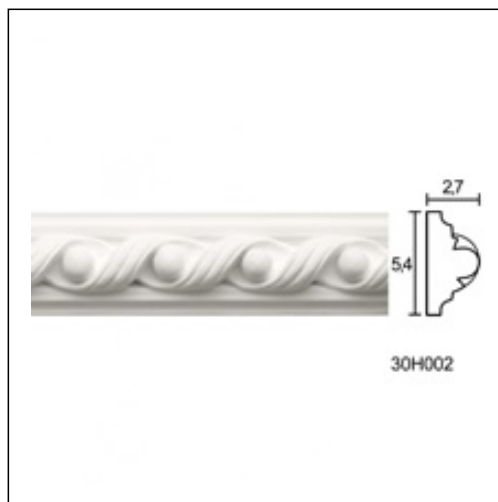

Panneaux / Plait Taw

Cat.No. 30.H.002

Glyphic Panel Moulding

Length: 150 cm.

Depth: 2.7 cm.

Height: 5.4 cm.

RELATIVE PRODUCT PHOTOS

RELATIVE WORKS