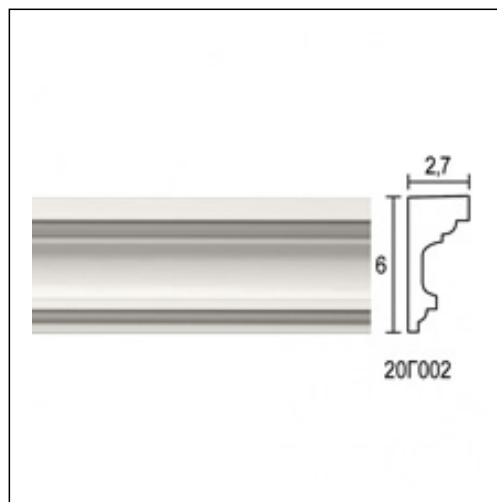

Panel Mouldings for Ceiling and Wall / Capricious Small

Cat.No. 20.C.002

Panel Mouldings for Ceiling and Wall

Width: 2.7 cm.

Length: 150 cm.

Height: 6 cm.

RELATIVE PRODUCT PHOTOS

RELATIVE PRODUCTS