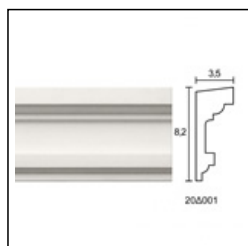

Panel Mouldings for Ceiling and Wall / Capricious Small

Cat.No. 20.C.002

Panel Mouldings for Ceiling and Wall

Width: 2.7 cm.

Length: 150 cm.

Height: 6 cm.

RELATIVE PRODUCT PHOTOS

RELATIVE PRODUCTS