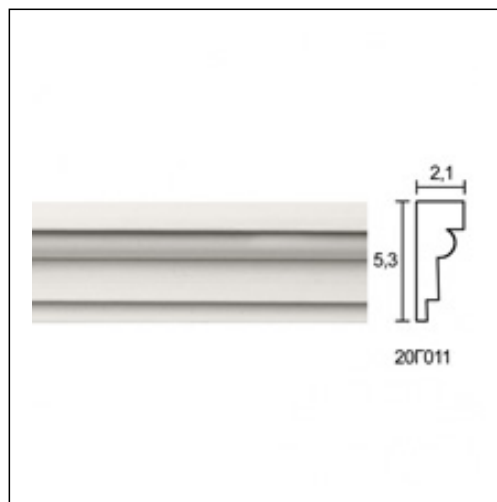

Panel Mouldings for Ceiling and Wall / Koveos Groove

Cat.No. 20.C.011

Panel Mouldings for Ceiling and Wall

Width: 1.9 cm.

Length: 150 cm.

Height: 5.3 cm.

RELATIVE PRODUCTS

Koveou Thin
Panel Mouldings for Ceiling and Wall
Cat.No.