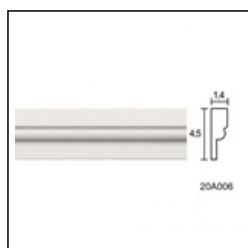

Panel Mouldings for Ceiling and Wall / Koveos Groove

Cat.No. 20.C.011

Panel Mouldings for Ceiling and Wall

Width: 1.9 cm.

Length: 150 cm.

Height: 5.3 cm.

RELATIVE PRODUCTS

Koveou Thin
Panel Mouldings for Ceiling and Wall
Cat.No.