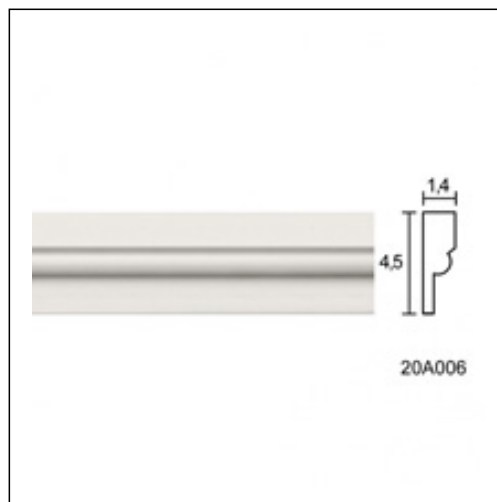

## Panel Mouldings for Ceiling and Wall / Koveou Thin

Cat.No. 20.A.006

Panel Moulding for Ceiling and Wall

**Width:** 1.4 cm.

**Length:** 150 cm.

**Height:** 4 cm.

### RELATIVE PRODUCTS

**Koveos Groove**  
Panel Mouldings for Ceiling and Wall  
Cat.No.