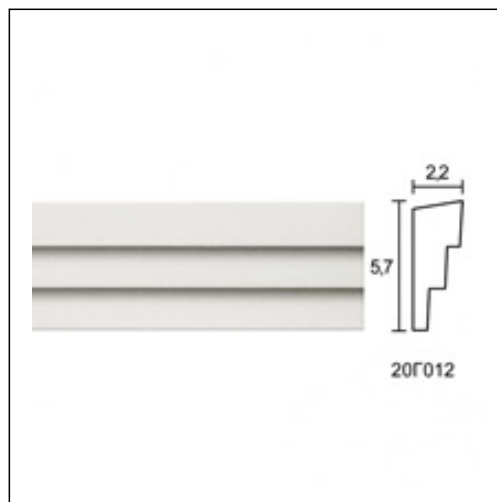

Panel Mouldings for Ceiling and Wall / Patsias Step 6cm

Cat.No. 20.C.012

Panel Mouldings for Ceiling and Wall

Width: 2.2 cm.

Length: 150 cm.

Height: 5.7 cm.

RELATIVE PRODUCTS

Steps 4.5cm
Linear Cornices (bench)
Cat.No.