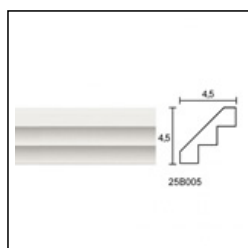

Panel Mouldings for Ceiling and Wall / Patsias Step 6cm

Cat.No. 20.C.012

Panel Mouldings for Ceiling and Wall

Width: 2.2 cm.

Length: 150 cm.

Height: 5.7 cm.

RELATIVE PRODUCTS

Steps 4.5cm
Linear Cornices (bench)
Cat.No.