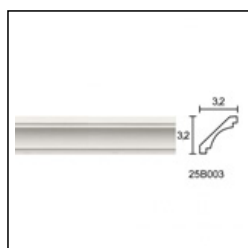

Linear Cornices (bench) / Lefkas 6cm

Cat.No. 25.D.018

Linear Cornice (Bench)

Width: 6 cm.
Length: 150 cm.
Height: 6 cm.

RELATIVE PRODUCTS

Lefkas Junior
 Linear Cornices (bench)
 Cat.No.