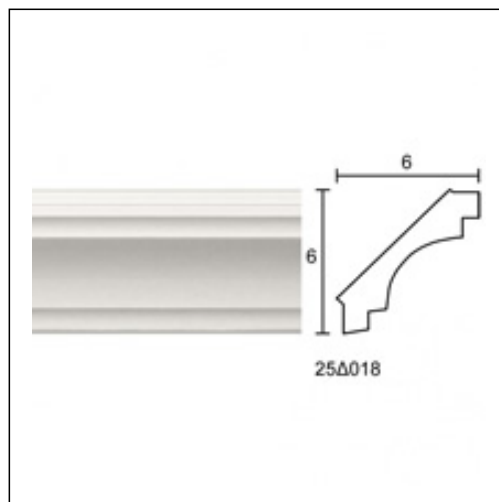

Linear Cornices (bench) / Lefkas 6cm

Cat.No. 25.D.018

Linear Cornice (Bench)

Width: 6 cm.
Length: 150 cm.
Height: 6 cm.

RELATIVE PRODUCTS

Lefkas Junior
 Linear Cornices (bench)
 Cat.No.