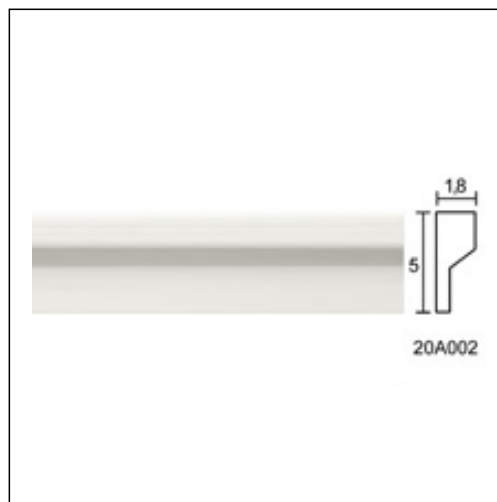

## Panel Mouldings for Ceiling and Wall / Kazalaki Corner

Cat.No. 20.A.002

Panel Mouldings for Ceiling and Walls

**Width:** 1.8 cm.**Length:** 150 cm.**Height:** 5 cm.