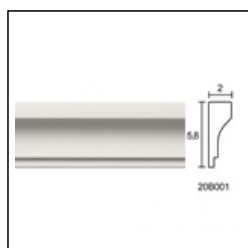

RELATIVE PRODUCTS

Kazalaki Groove
Panel Mouldings for Ceiling and Wall
Cat.No.