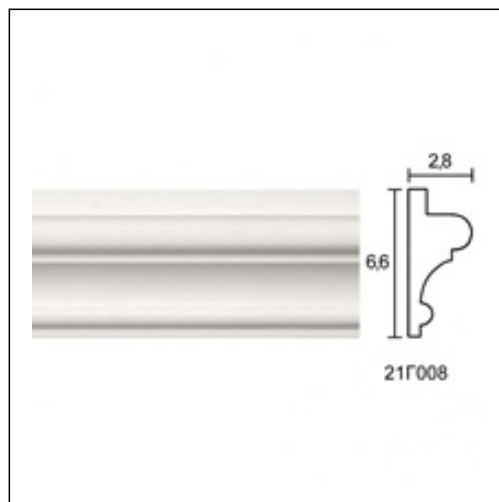

Panel Mouldings for Ceiling / Mykonos Ceiling

Cat.No. 21.C.008

Panel Moulding for Ceiling

Length: 150 cm.**Depth:** 2.8 cm.**Height:** 6.6 cm.

RELATIVE PRODUCTS

Mykonos
Panel Mouldings for Ceiling and Wall
Cat.No.