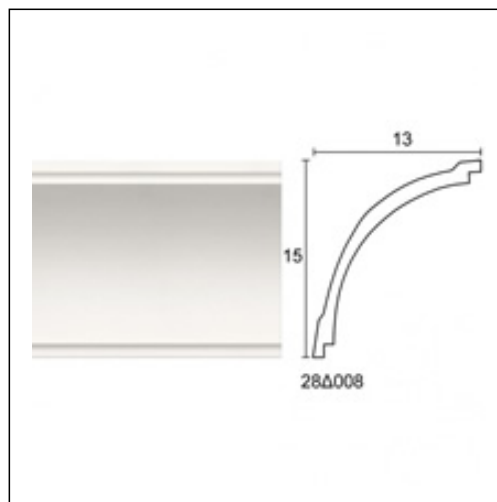

## Gleam - Reflecting Light / Grapsas Office Mesogion

Cat.No. 28.D.008

Gleam - Reflecting the light inside of the hidden lighting

**Width:** 15 cm.

**Length:** 225 cm.

**Height:** 15 cm.