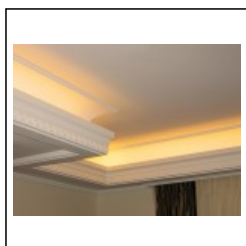

RELATIVE PRODUCT PHOTOS