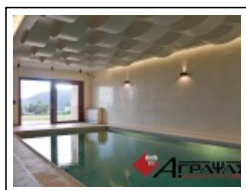

RELATIVE WORKS

Residence in Ippokrateios Politeia Residences
Jun '08