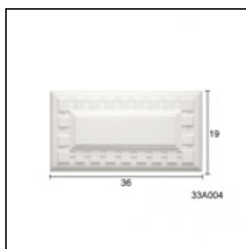

RELATIVE PRODUCTS

Drop
Glyphic Ceiling Roses
Cat.No.