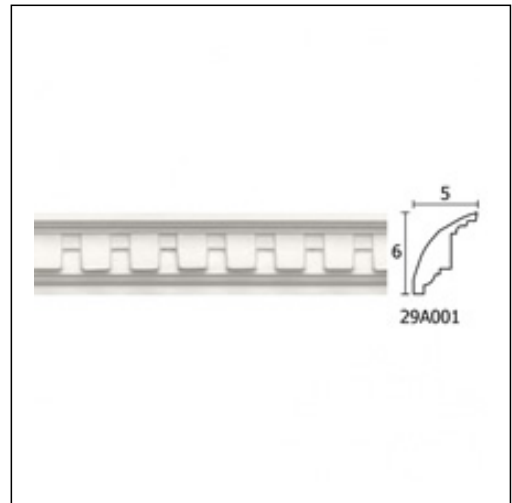

## Glyphic Cornices / Drops Small

Cat.No. 29.A.001

Large Linear Cornice

**Width:** 5 cm.  
**Length:** 185 cm.  
**Height:** 6 cm.