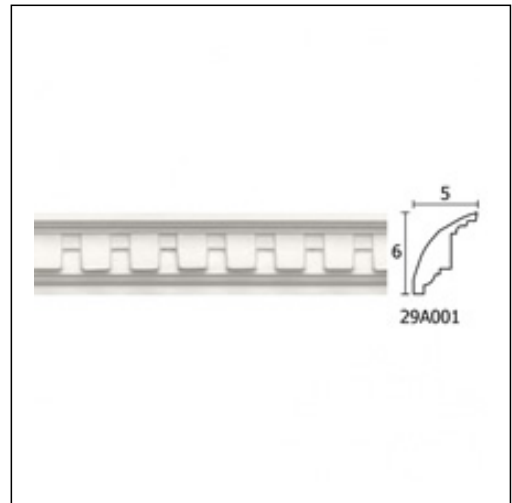

Glyphic Cornices / Drops Small

Cat.No. 29.A.001

Large Linear Cornice

Width: 5 cm.
Length: 185 cm.
Height: 6 cm.

RELATIVE PRODUCTS

Drop
Glyphic Ceiling Roses
Cat.No.