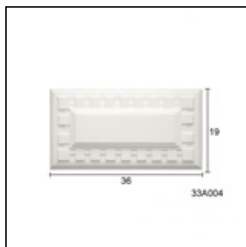

Glyphic Cornices / Drops Small

Cat.No. 29.A.001

Large Linear Cornice

Width: 5 cm.
Length: 185 cm.
Height: 6 cm.

RELATIVE PRODUCTS

Drop
Glyphic Ceiling Roses
Cat.No.