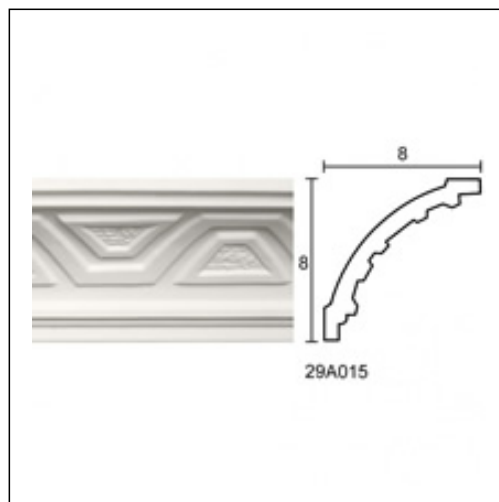

Glyphic Cornices / Meander B

Cat.No. 29.A.015

Glyphic Cornice

Length: 215 cm.

Depth: 8 cm.

Height: 8 cm.

RELATIVE PRODUCT PHOTOS

RELATIVE PRODUCTS