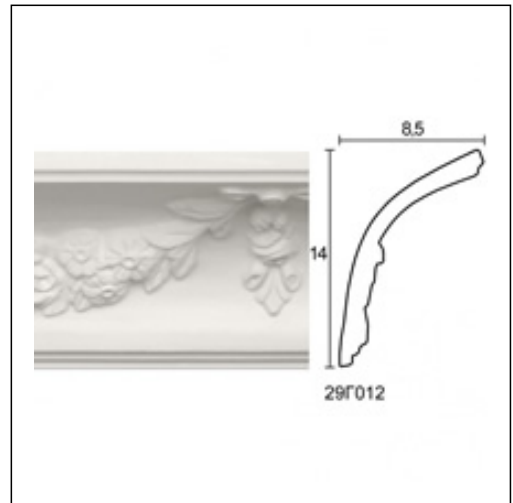

Glyphic Cornices / Fistoni Garland 205cm

Cat.No. 29.C.012

Glyphic Cornice

Width: 8.5 cm.

Length: 205 cm.

Height: 14 cm.

RELATIVE PRODUCT PHOTOS