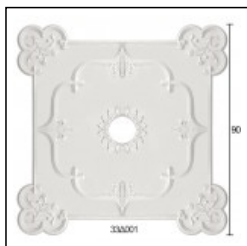

Glyphic Cornices / Rattan Center

Cat.No. 29.D.006

Glyphic Cornice

Length: 160 cm.

Depth: 14 cm.

Height: 14 cm.

RELATIVE PRODUCT PHOTOS

RELATIVE PRODUCTS