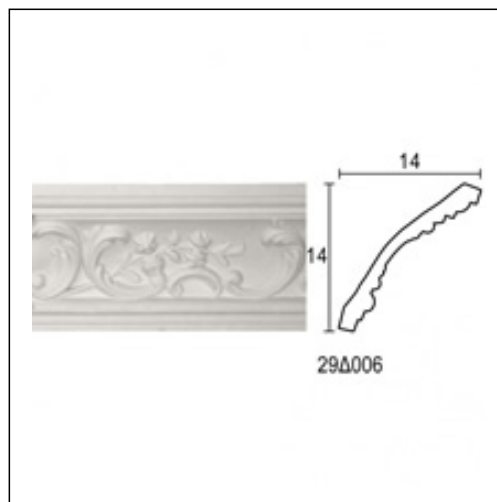

Glyphic Cornices / Rattan Center

Cat.No. 29.D.006

Glyphic Cornice

Length: 160 cm.

Depth: 14 cm.

Height: 14 cm.

RELATIVE PRODUCT PHOTOS

RELATIVE PRODUCTS