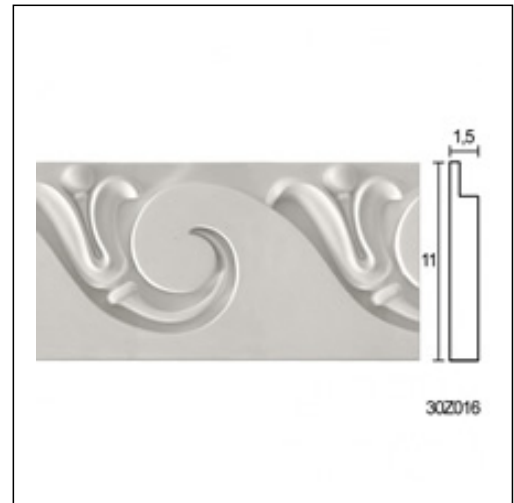

Panel Mouldings for Ceiling and Wall / Tulip L

Cat.No. 30.Z.016

Glyphic Panel Moulding

Length: 98 cm.

Depth: 1.5 cm.

Height: 11 cm.

RELATIVE PRODUCT PHOTOS