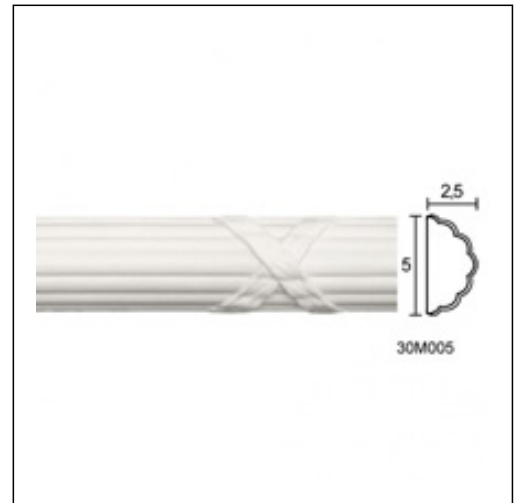

Panneaux / Crosswise Thick

Cat.No. 30.M.005

Glyphic Panel Moulding

Length: 150 cm.

Depth: 2.5 cm.

Height: 5 cm.

RELATIVE PRODUCT PHOTOS