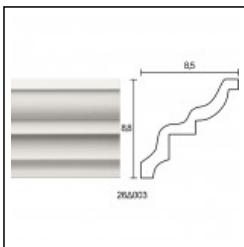

Large Linear Cornices / Recess

Cat.No. 26.E.005

Large Linear Cornice

Width: 9 cm.
Length: 225 cm.
Height: 9 cm.

RELATIVE PRODUCTS

Cretan
 Large Linear Cornices
 Cat.No.