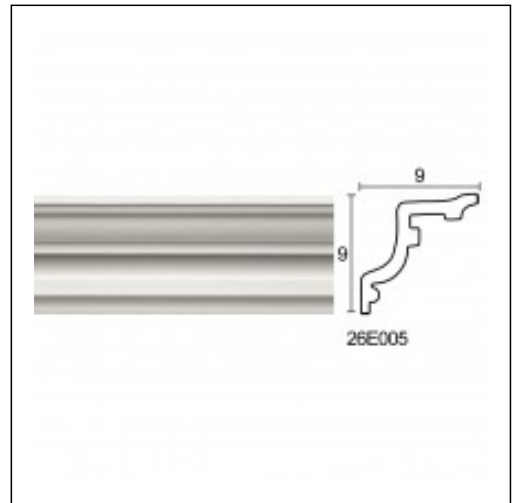

Large Linear Cornices / Recess

Cat.No. 26.E.005

Large Linear Cornice

Width: 9 cm.
Length: 225 cm.
Height: 9 cm.

RELATIVE PRODUCTS

Cretan
 Large Linear Cornices
 Cat.No.