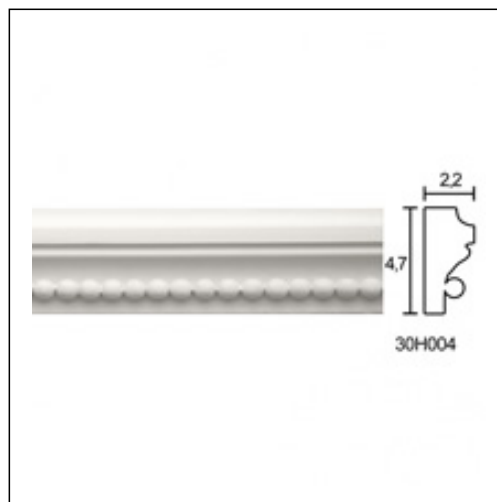

Panel Mouldings for Ceiling and Wall / Mirror Small

Cat.No. 30.H.004

Glyphic Panel Moulding

**Length:** 130 cm.

**Depth:** 2.2 cm.

**Height:** 4.7 cm.

RELATIVE PRODUCTS

Composition Mirror  
Glyphic Cornices  
Cat.No.