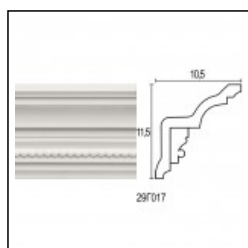

Panel Mouldings for Ceiling and Wall / Mirror Small

Cat.No. 30.H.004

Glyphic Panel Moulding

**Length:** 130 cm.

**Depth:** 2.2 cm.

**Height:** 4.7 cm.

RELATIVE PRODUCTS

Composition Mirror  
Glyphic Cornices  
Cat.No.