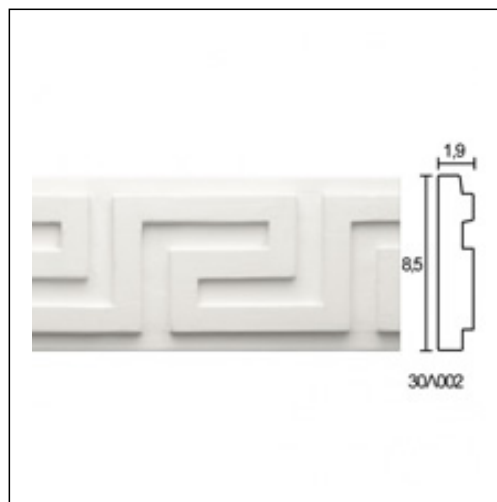

## Ribbed panels / Meander

Cat.No. 30.L.002

Glyphic Panel Moulding

**Length:** 150 cm.

**Depth:** 1.9 cm.

**Height:** 8.5 cm.

### RELATIVE PRODUCTS

Socket for Panel Moulding 10cm  
Large Linear Cornices  
Cat.No.