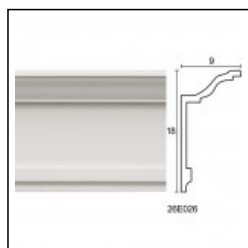

## Ribbed panels / Meander

Cat.No. 30.L.002

Glyphic Panel Moulding

**Length:** 150 cm.

**Depth:** 1.9 cm.

**Height:** 8.5 cm.

### RELATIVE PRODUCTS

Socket for Panel Moulding 10cm  
Large Linear Cornices  
Cat.No.