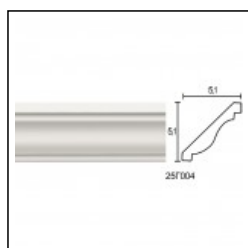

Large Linear Cornices / Chryssovelidou

Cat.No. 26.E.010

Large Linear Cornice

Width: 12 cm.

Length: 225 cm.

Height: 12 cm.

RELATIVE PRODUCTS

Linear S
Linear Cornices (bench)
Cat.No.