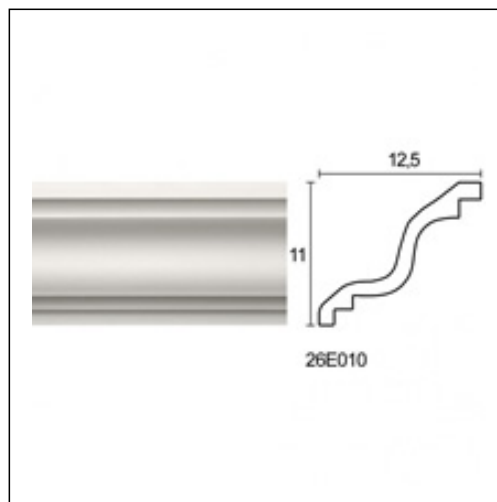

Large Linear Cornices / Chryssovelidou

Cat.No. 26.E.010

Large Linear Cornice

Width: 12 cm.

Length: 225 cm.

Height: 12 cm.

RELATIVE PRODUCTS

Linear S
Linear Cornices (bench)
Cat.No.