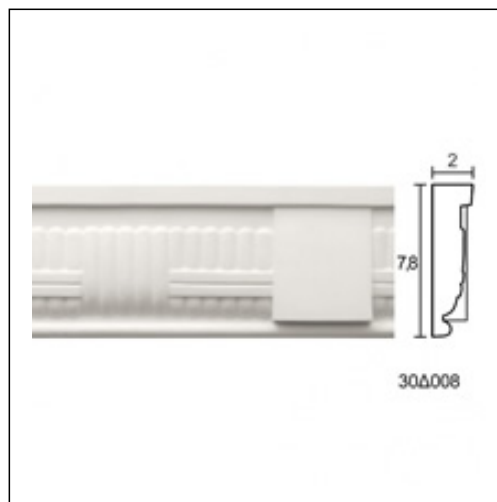

Panel Mouldings for Ceiling and Wall / Rabote Medium

Cat.No. 30.D.008

Glyphic Panel Moulding

Length: 150 cm.

Depth: 2 cm.

Height: 7.8 cm.

RELATIVE PRODUCT PHOTOS

RELATIVE PRODUCTS

Matchboard Flower
Panel Mouldings for Ceiling and Wall
Cat.No.