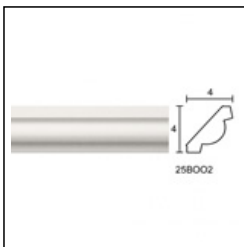

RELATIVE PRODUCTS

Argyri Small
Linear Cornices (bench)
Cat.No.