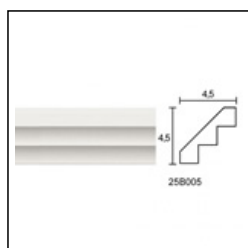

Linear Ceiling Roses / Simple Square

Cat.No. 32.B.001

Linear Centerpiece

Width: 30 cm.

Length: 30 cm.

RELATIVE PRODUCTS

Steps 4.5cm
Linear Cornices (bench)
Cat.No.