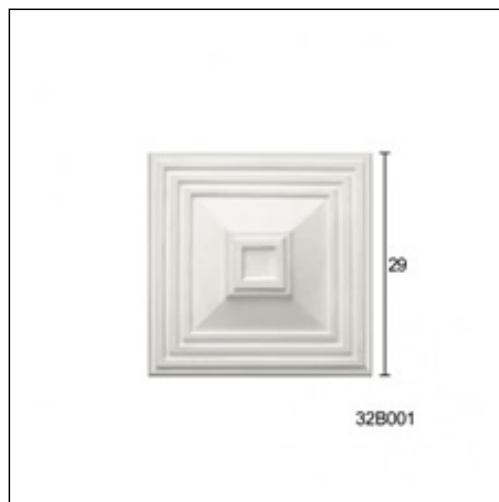

Linear Ceiling Roses / Simple Square

Cat.No. 32.B.001

Linear Centerpiece

Width: 30 cm.

Length: 30 cm.

RELATIVE PRODUCTS

Steps 4.5cm
Linear Cornices (bench)
Cat.No.