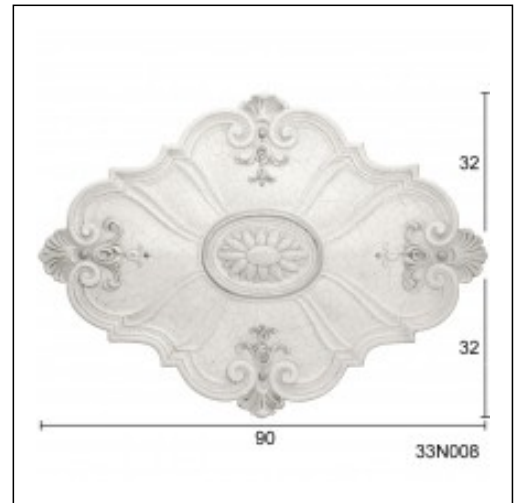

Glyphic Ceiling Roses / Italian Oval Nr 1

Cat.No. 33.N.008

Oval Glyphic Centerpiece

Width: 90 cm.

Length: 64 cm.

RELATIVE PRODUCT PHOTOS