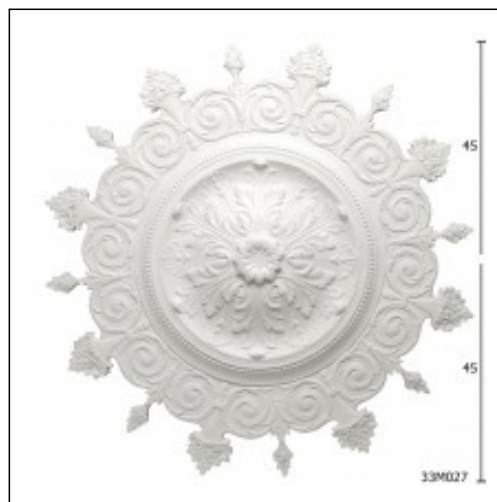

Glyphic Ceiling Roses / Flowers & Snails

Cat.No. 33.M.027

Round Glyphic Centerpiece

F1: 90 cm.

RELATIVE PRODUCTS

Sun
Glyphic Ceiling Roses
Cat.No.