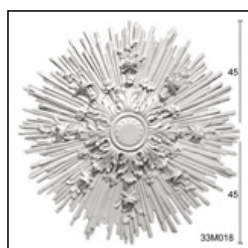

Glyphic Ceiling Roses / Flowers & Snails

Cat.No. 33.M.027

Round Glyphic Centerpiece

F1: 90 cm.

RELATIVE PRODUCTS

Sun
Glyphic Ceiling Roses
Cat.No.