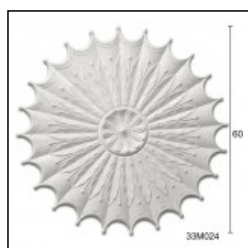

Glyphic Ceiling Roses / Ridge Tile 2

Cat.No. 33.M.023

Round Glyphic Centerpiece

F1: 60 cm.

RELATIVE PRODUCTS

Daisy Large
Glyphic Ceiling Roses
Cat.No.