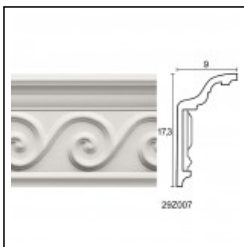

Glyphic Ceiling Roses / Snail

Cat.No. 33.C.003

Square Glyphic Centerpiece

Width: 51 cm.

Length: 51 cm.

RELATIVE PRODUCTS

Snail
Glyphic Cornices
Cat.No.